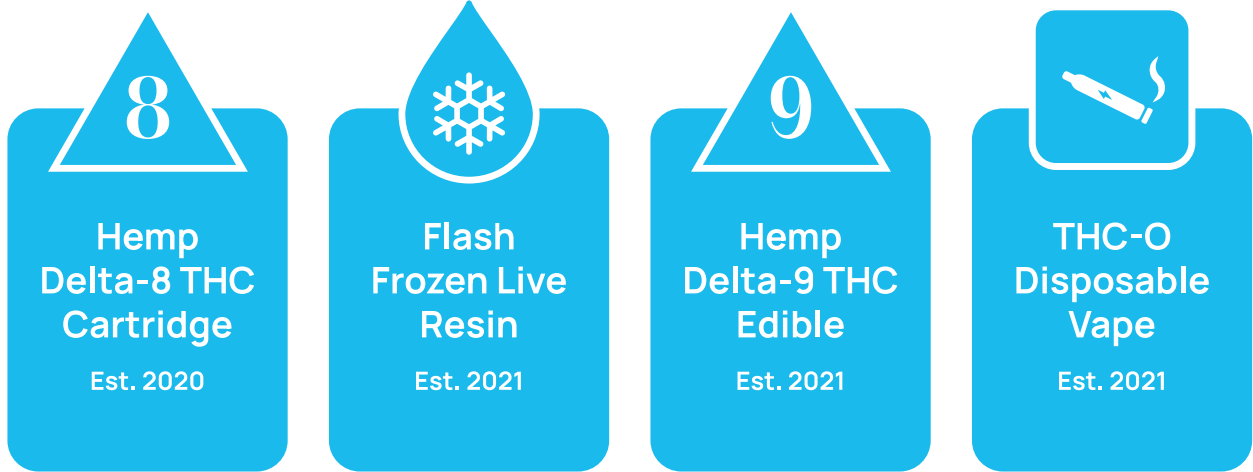

2017
Urb Brand Launches

Follow Urb Through The Years

2021
First To Market
Delta 9 Collection

2020
First To Market
Delta 8 Collection

2015
Lifted Liquids
Launches

2020
Urb Goes IPO
"LIFD"

Company of Firsts

By being the first to market, Urb built the runway for everyone else to fly